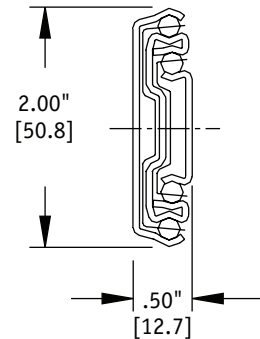

3300 Series

Medium-Duty Slide Options

- Up to 150-lb. load rating
- 1" over travel
- .50" side space

Model 3307

3301

3307

3308

3357

Common Features

- Load capacity up to 150 lbs. per pair
- 1" over travel for complete access
- Side space dimension .50"
- Clear zinc finish

3301 – Non-Disconnect

- No disconnect method
- Available in even lengths 12"–28"

3357 – Lever Disconnect

- Lever disconnect
- Available in even lengths 12"–28"

Accuride

12311 Shoemaker Avenue
Santa Fe Springs, CA 90670
(562) 903-0200
(562) 903-0208 Fax
www accuride.com

Follow us

Authorized Distributor